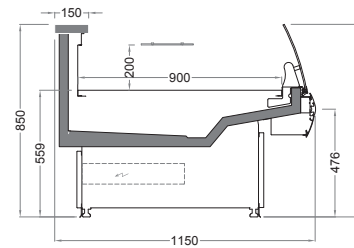

# TECHNICAL DATA

CG: CURVED GLASS / TOP HINGED

CITRINE CG 780

CITRINE 780 / 1225 / 1032 / 476 - CG - DL

Length mm | 1250 | 1875 | 2500 | 3750

CITRINE 780 / 1225 / 1032 / 476 - CG - SS

Length mm | 1250 | 1875 | 2500 | 3750

CITRINE CG 830

CITRINE 830 / 1225 / 1032 / 476 - CG - DL

Length mm | 1250 | 1875 | 2500 | 3750

CITRINE 830 / 1225 / 1032 / 476 - CG - SS

Length mm | 1250 | 1875 | 2500 | 3750

CITRINE CG 900

CITRINE 900 / 1225 / 1032 / 476 - CG - DL

Length mm | 1250 | 1875 | 2500 | 3750

CITRINE 7900 / 1225 / 1032 / 476 - CG - SS

Length mm | 1250 | 1875 | 2500 | 3750

CITRINE SERVE-OVER COUNTERS FRONT GLASS TYPES

CG: CURVED GLASS, TOP HINGED

CG SS: CURVED GLASS, SELF-SERVICE