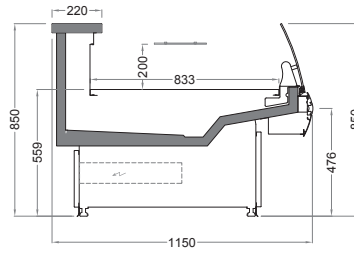

#### Dimensions (mm):

Height : 1225 (Serve Over) / 850 (Self Service)

Length :

Run Cabinets : 1250 / 1875 / 2500 / 3750

Corner Cabinets : EC45° / EC90° / IC45° / IC90°

Depth : 1032 / 1150

SYSTEM	OPERATING TEMP. °C	REFRIGERANT
REMOTE	-1 / +1 +2 / +4	HFC blend HFC/HFO blend CO <sub>2</sub> Glycol / Water

# TECHNICAL DATA

CG: CURVED GLASS / TOP HINGED

CITRINE CG 780

CITRINE 780 / 1225 / 1032 / 476 - CG - DL

Length mm | 1250 | 1875 | 2500 | 3750

CITRINE 780 / 1225 / 1032 / 476 - CG - SS

Length mm | 1250 | 1875 | 2500 | 3750

CITRINE CG 830

CITRINE 830 / 1225 / 1032 / 476 - CG - DL

Length mm | 1250 | 1875 | 2500 | 3750

CITRINE 830 / 1225 / 1032 / 476 - CG - SS

Length mm | 1250 | 1875 | 2500 | 3750

CITRINE CG 900

CITRINE 900 / 1225 / 1032 / 476 - CG - DL

Length mm | 1250 | 1875 | 2500 | 3750

CITRINE 7900 / 1225 / 1032 / 476 - CG - SS

Length mm | 1250 | 1875 | 2500 | 3750

CITRINE SERVE-OVER COUNTERS FRONT GLASS TYPES

CG: CURVED GLASS, TOP HINGED

CG SS: CURVED GLASS, SELF-SERVICE