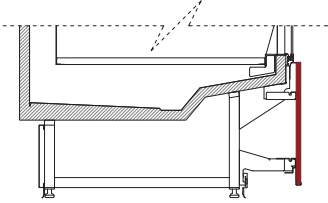

# TECHNICAL DATA

CG: CURVED GLASS / TOP HINGED

CITRINE CG 780

CITRINE 780 / 1225 / 1032 / 476 - CG - DL

Length mm | 1250 | 1875 | 2500 | 3750

CITRINE 780 / 1225 / 1032 / 476 - CG - SS

Length mm | 1250 | 1875 | 2500 | 3750

CITRINE CG 830

CITRINE 830 / 1225 / 1032 / 476 - CG - DL

Length mm | 1250 | 1875 | 2500 | 3750

CITRINE 830 / 1225 / 1032 / 476 - CG - SS

Length mm | 1250 | 1875 | 2500 | 3750

CITRINE CG 900

CITRINE 900 / 1225 / 1032 / 476 - CG - DL

Length mm | 1250 | 1875 | 2500 | 3750

CITRINE 7900 / 1225 / 1032 / 476 - CG - SS

Length mm | 1250 | 1875 | 2500 | 3750

CITRINE SERVE-OVER COUNTERS FRONT GLASS TYPES

CG: CURVED GLASS, TOP HINGED

CG SS: CURVED GLASS, SELF-SERVICE

CITRINE CG FASCIA PANEL & FOOT TYPES

TP: FLAT FRONT FASCIA PANEL

B: FOOT ASSEMBLY (CLOSED BOTTOM)

YP: HALF LOWER FRONT FASCIA PANEL

BA: FOOT ASSEMBLY (OPEN BOTTOM)