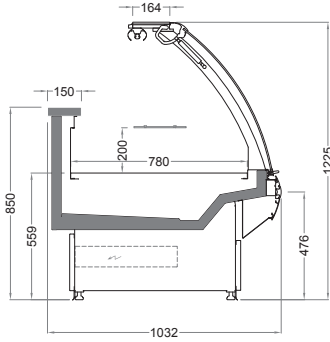

#### Dimensions (mm):

Height : 1225 (Serve Over) / 850 (Self Service)

Length :

Run Cabinets : 1250 / 1875 / 2500 / 3750

Corner Cabinets : EC45° / EC90° / IC45° / IC90°

Depth : 1032 / 1150

SYSTEM	OPERATING TEMP. °C	REFRIGERANT
REMOTE	-1 / +1 +2 / +4	HFC blend HFC/HFO blend CO <sub>2</sub> Glycol / Water

# TECHNICAL DATA

CG: CURVED GLASS / TOP HINGED

CITRINE CG 780

CITRINE 780 / 1225 / 1032 / 476 - CG - DL

Length mm | 1250 | 1875 | 2500 | 3750

CITRINE 780 / 1225 / 1032 / 476 - CG - SS

Length mm | 1250 | 1875 | 2500 | 3750

CITRINE CG 830

CITRINE 830 / 1225 / 1032 / 476 - CG - DL

Length mm | 1250 | 1875 | 2500 | 3750

CITRINE 830 / 1225 / 1032 / 476 - CG - SS

Length mm | 1250 | 1875 | 2500 | 3750

CITRINE CG 900

CITRINE 900 / 1225 / 1032 / 476 - CG - DL

Length mm | 1250 | 1875 | 2500 | 3750

CITRINE 7900 / 1225 / 1032 / 476 - CG - SS

Length mm | 1250 | 1875 | 2500 | 3750

CITRINE SERVE-OVER COUNTERS FRONT GLASS TYPES

CG: CURVED GLASS, TOP HINGED

CG SS: CURVED GLASS, SELF-SERVICE