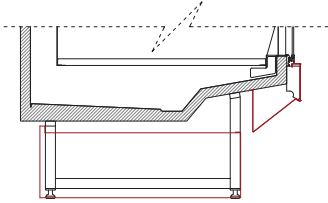

# TECHNICAL DATA

CG: CURVED GLASS / TOP HINGED

CITRINE CG 780

CITRINE 780 / 1225 / 1032 / 476 - CG - DL

Length mm | 1250 | 1875 | 2500 | 3750

CITRINE 780 / 1225 / 1032 / 476 - CG - SS

Length mm | 1250 | 1875 | 2500 | 3750

Length mm | 1250 | 1875 | 2500 | 3750

CITRINE 7900 / 1225 / 1032 / 476 - CG - SS

Length mm | 1250 | 1875 | 2500 | 3750

CITRINE SERVE-OVER COUNTERS FRONT GLASS TYPES

CG: CURVED GLASS, TOP HINGED

CG SS: CURVED GLASS, SELF-SERVICE

CITRINE CG FASCIA PANEL & FOOT TYPES

TP: FLAT FRONT FASCIA PANEL

B: FOOT ASSEMBLY (CLOSED BOTTOM)

YP: HALF LOWER FRONT FASCIA PANEL

BA: FOOT ASSEMBLY (OPEN BOTTOM)