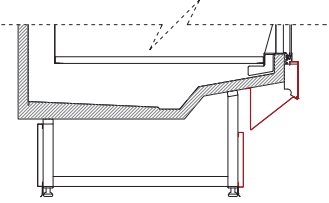

# TECHNICAL DATA

CG: CURVED GLASS / TOP HINGED

CITRINE CG 780

CITRINE 780 / 1225 / 1032 / 476 - CG - DL

Length mm | 1250 | 1875 | 2500 | 3750

CITRINE 780 / 1225 / 1032 / 476 - CG - SS

Length mm | 1250 | 1875 | 2500 | 3750

CITRINE CG 830

CITRINE 830 / 1225 / 1032 / 476 - CG - DL

Length mm | 1250 | 1875 | 2500 | 3750

CITRINE 830 / 1225 / 1032 / 476 - CG - SS

Length mm | 1250 | 1875 | 2500 | 3750

CITRINE CG 900

CITRINE 900 / 1225 / 1032 / 476 - CG - DL

Length mm | 1250 | 1875 | 2500 | 3750

CITRINE 7900 / 1225 / 1032 / 476 - CG - SS

Length mm | 1250 | 1875 | 2500 | 3750

CITRINE SERVE-OVER COUNTERS FRONT GLASS TYPES

CG: CURVED GLASS, TOP HINGED

CG SS: CURVED GLASS, SELF-SERVICE

CITRINE CG FASCIA PANEL & FOOT TYPES

TP: FLAT FRONT FASCIA PANEL

B: FOOT ASSEMBLY (CLOSED BOTTOM)

YP: HALF LOWER FRONT FASCIA PANEL

BA: FOOT ASSEMBLY (OPEN BOTTOM)