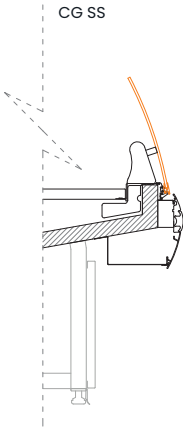

# TECHNICAL DATA

CG: CURVED GLASS / TOP HINGED

CITRINE CG 780

CITRINE 780 / 1225 / 1032 / 476 - CG - DL

Length mm | 1250 | 1875 | 2500 | 3750

CITRINE 780 / 1225 / 1032 / 476 - CG - SS

Length mm | 1250 | 1875 | 2500 | 3750

CITRINE CG 830

CITRINE 830 / 1225 / 1032 / 476 - CG - DL

Length mm | 1250 | 1875 | 2500 | 3750

CITRINE 830 / 1225 / 1032 / 476 - CG - SS

Length mm | 1250 | 1875 | 2500 | 3750

CITRINE CG 900

CITRINE 900 / 1225 / 1032 / 476 - CG - DL

Length mm | 1250 | 1875 | 2500 | 3750

CITRINE 7900 / 1225 / 1032 / 476 - CG - SS

Length mm | 1250 | 1875 | 2500 | 3750

CITRINE SERVE-OVER COUNTERS FRONT GLASS TYPES

CG: CURVED GLASS, TOP HINGED

CG SS: CURVED GLASS, SELF-SERVICE

CITRINE CG FASCIA PANEL & FOOT TYPES

TP: FLAT FRONT FASCIA PANEL

B: FOOT ASSEMBLY (CLOSED BOTTOM)

YP: HALF LOWER FRONT FASCIA PANEL

BA: FOOT ASSEMBLY (OPEN BOTTOM)