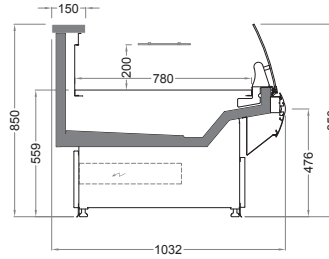

#### Dimensions (mm):

Height : 1225 (Serve Over) / 850 (Self Service)

Length :

Run Cabinets : 1250 / 1875 / 2500 / 3750

Corner Cabinets : EC45° / EC90° / IC45° / IC90°

Depth : 1032 / 1150

SYSTEM	OPERATING TEMP. °C	REFRIGERANT
REMOTE	-1 / +1 +2 / +4	HFC blend HFC/HFO blend CO <sub>2</sub> Glycol / Water

# TECHNICAL DATA

CG: CURVED GLASS / TOP HINGED

CITRINE CG 780

CITRINE 780 / 1225 / 1032 / 476 - CG - DL

Length mm | 1250 | 1875 | 2500 | 3750

CITRINE 780 / 1225 / 1032 / 476 - CG - SS

Length mm | 1250 | 1875 | 2500 | 3750

CITRINE CG 830

CITRINE 830 / 1225 / 1032 / 476 - CG - DL

Length mm | 1250 | 1875 | 2500 | 3750

CITRINE 830 / 1225 / 1032 / 476 - CG - SS

Length mm | 1250 | 1875 | 2500 | 3750

CITRINE CG 900

CITRINE 900 / 1225 / 1032 / 476 - CG - DL

Length mm | 1250 | 1875 | 2500 | 3750

CITRINE 7900 / 1225 / 1032 / 476 - CG - SS

Length mm | 1250 | 1875 | 2500 | 3750

CITRINE SERVE-OVER COUNTERS FRONT GLASS TYPES

CG: CURVED GLASS, TOP HINGED

CG SS: CURVED GLASS, SELF-SERVICE