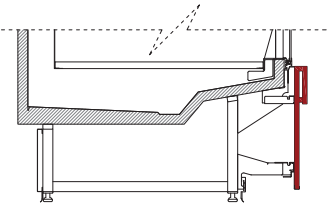

# TECHNICAL DATA

CG: CURVED GLASS / TOP HINGED

CITRINE CG 780

CITRINE 780 / 1225 / 1032 / 476 - CG - DL

Length mm | 1250 | 1875 | 2500 | 3750

CITRINE 780 / 1225 / 1032 / 476 - CG - SS

Length mm | 1250 | 1875 | 2500 | 3750

CITRINE CG 830

CITRINE 830 / 1225 / 1032 / 476 - CG - DL

Length mm | 1250 | 1875 | 2500 | 3750

CITRINE 830 / 1225 / 1032 / 476 - CG - SS

Length mm | 1250 | 1875 | 2500 | 3750

CITRINE CG 900

CITRINE 900 / 1225 / 1032 / 476 - CG - DL

Length mm | 1250 | 1875 | 2500 | 3750

CITRINE 7900 / 1225 / 1032 / 476 - CG - SS

Length mm | 1250 | 1875 | 2500 | 3750

CITRINE SERVE-OVER COUNTERS FRONT GLASS TYPES

CG: CURVED GLASS, TOP HINGED

CG SS: CURVED GLASS, SELF-SERVICE

CITRINE CG FASCIA PANEL & FOOT TYPES

TP: FLAT FRONT FASCIA PANEL

B: FOOT ASSEMBLY (CLOSED BOTTOM)

YP: HALF LOWER FRONT FASCIA PANEL

BA: FOOT ASSEMBLY (OPEN BOTTOM)