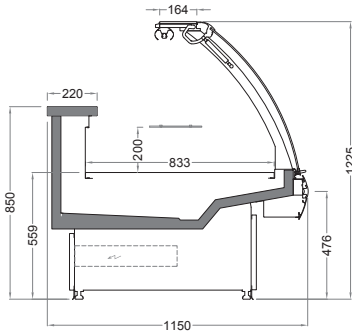

#### Dimensions (mm):

Height : 1225 (Serve Over) / 850 (Self Service)

Length :

Run Cabinets : 1250 / 1875 / 2500 / 3750

Corner Cabinets : EC45° / EC90° / IC45° / IC90°

Depth : 1032 / 1150

SYSTEM	OPERATING TEMP. °C	REFRIGERANT
REMOTE	-1 / +1 +2 / +4	HFC blend HFC/HFO blend CO <sub>2</sub> Glycol / Water

# TECHNICAL DATA

CG: CURVED GLASS / TOP HINGED

CITRINE CG 780

CITRINE 780 / 1225 / 1032 / 476 - CG - DL

Length mm | 1250 | 1875 | 2500 | 3750

CITRINE 780 / 1225 / 1032 / 476 - CG - SS

Length mm | 1250 | 1875 | 2500 | 3750

CITRINE CG 830

CITRINE 830 / 1225 / 1032 / 476 - CG - DL

Length mm | 1250 | 1875 | 2500 | 3750

CITRINE 830 / 1225 / 1032 / 476 - CG - SS

Length mm | 1250 | 1875 | 2500 | 3750

CITRINE CG 900

CITRINE 900 / 1225 / 1032 / 476 - CG - DL

Length mm | 1250 | 1875 | 2500 | 3750

CITRINE 7900 / 1225 / 1032 / 476 - CG - SS

Length mm | 1250 | 1875 | 2500 | 3750

CITRINE SERVE-OVER COUNTERS FRONT GLASS TYPES

CG: CURVED GLASS, TOP HINGED

CG SS: CURVED GLASS, SELF-SERVICE