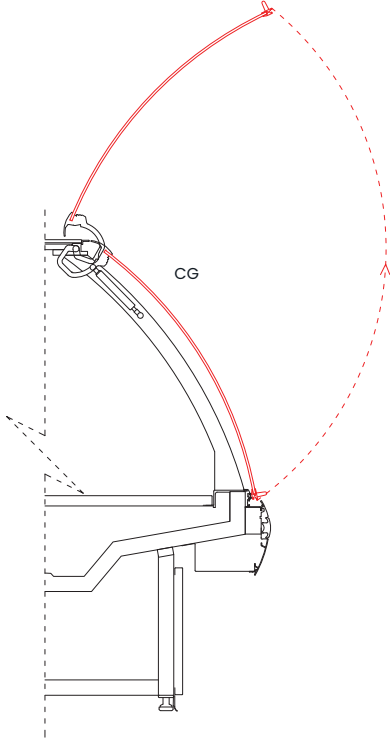

# TECHNICAL DATA

CG: CURVED GLASS / TOP HINGED

CITRINE CG 780

CITRINE 780 / 1225 / 1032 / 476 - CG - DL

Length mm | 1250 | 1875 | 2500 | 3750

CITRINE 780 / 1225 / 1032 / 476 - CG - SS

Length mm | 1250 | 1875 | 2500 | 3750

CITRINE CG 830

CITRINE 830 / 1225 / 1032 / 476 - CG - DL

Length mm | 1250 | 1875 | 2500 | 3750

CITRINE 830 / 1225 / 1032 / 476 - CG - SS

Length mm | 1250 | 1875 | 2500 | 3750

CITRINE CG 900

CITRINE 900 / 1225 / 1032 / 476 - CG - DL

Length mm | 1250 | 1875 | 2500 | 3750

CITRINE 7900 / 1225 / 1032 / 476 - CG - SS

Length mm | 1250 | 1875 | 2500 | 3750

CITRINE SERVE-OVER COUNTERS FRONT GLASS TYPES

CG: CURVED GLASS, TOP HINGED

CG SS: CURVED GLASS, SELF-SERVICE

CITRINE CG FASCIA PANEL & FOOT TYPES

TP: FLAT FRONT FASCIA PANEL

B: FOOT ASSEMBLY (CLOSED BOTTOM)

YP: HALF LOWER FRONT FASCIA PANEL

BA: FOOT ASSEMBLY (OPEN BOTTOM)