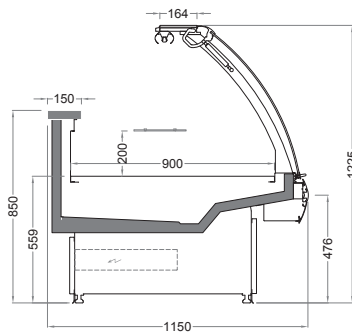

#### Dimensions (mm):

Height : 1225 (Serve Over) / 850 (Self Service)

Length :

Run Cabinets : 1250 / 1875 / 2500 / 3750

Corner Cabinets : EC45° / EC90° / IC45° / IC90°

Depth : 1032 / 1150

SYSTEM	OPERATING TEMP. °C	REFRIGERANT
REMOTE	-1 / +1 +2 / +4	HFC blend HFC/HFO blend CO <sub>2</sub> Glycol / Water

# TECHNICAL DATA

CG: CURVED GLASS / TOP HINGED

CITRINE CG 780

CITRINE 780 / 1225 / 1032 / 476 - CG - DL

Length mm | 1250 | 1875 | 2500 | 3750

CITRINE 780 / 1225 / 1032 / 476 - CG - SS

Length mm | 1250 | 1875 | 2500 | 3750

CITRINE CG 830

CITRINE 830 / 1225 / 1032 / 476 - CG - DL

Length mm | 1250 | 1875 | 2500 | 3750

CITRINE 830 / 1225 / 1032 / 476 - CG - SS

Length mm | 1250 | 1875 | 2500 | 3750

CITRINE CG 900

CITRINE 900 / 1225 / 1032 / 476 - CG - DL

Length mm | 1250 | 1875 | 2500 | 3750

CITRINE 7900 / 1225 / 1032 / 476 - CG - SS

Length mm | 1250 | 1875 | 2500 | 3750

CITRINE SERVE-OVER COUNTERS FRONT GLASS TYPES

CG: CURVED GLASS, TOP HINGED

CG SS: CURVED GLASS, SELF-SERVICE