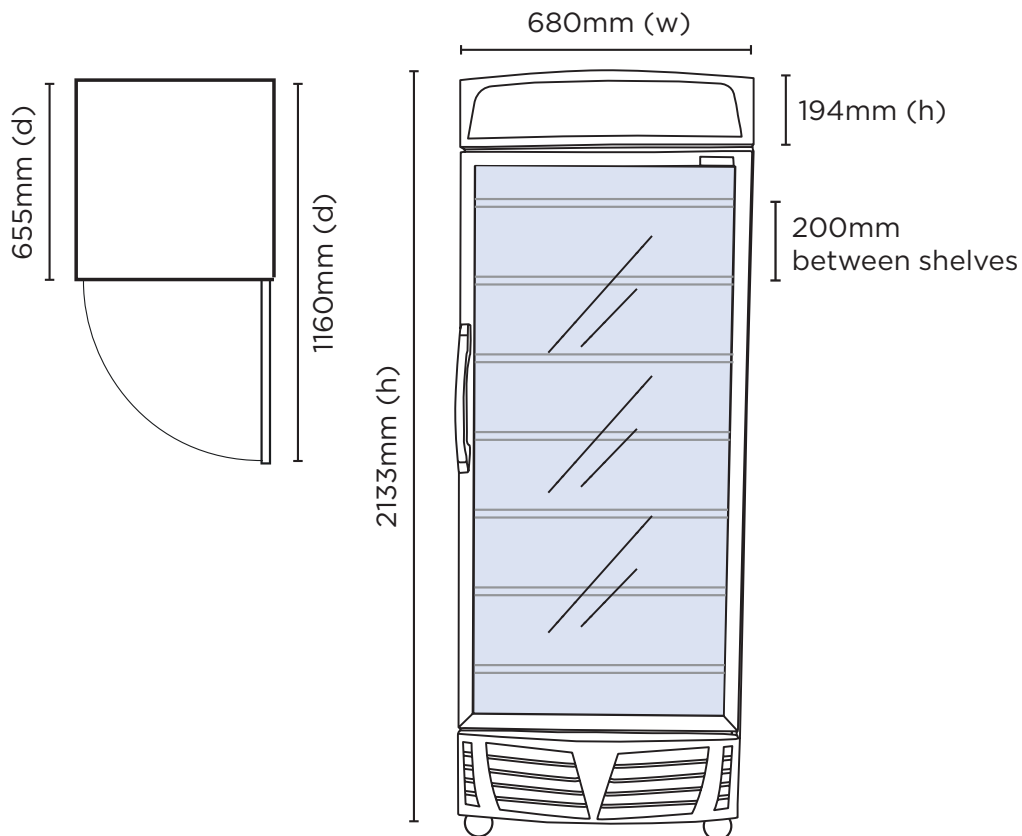

Flat Glass Door 440L Display Freezer

| Vertical Display & Storage

Flat Glass Door 440L Display Freezer

| Vertical Display & Storage

SPECIFICATIONS

Part Number	3736047-NR
Capacity	440L
Gross Weight	123kg
Temperature Range	-22 to -18°C
Max. Ambient Temp.	35°C
Climate Class	4
Energy Consumption	11.91 kWh/24h
GEMS Star Rating	3 stars
Current	5A
Packaged Dimensions	760 x 710 x 2207 mm
Drainage Points	Base
Refrigerant	R290
Charge	110g
Plug Supplied	Yes, 1 x 10A
Plug Location	Bottom Left
Display Light Box	Yes
Internal Light	LED

Door Swing Dimension	680mm
Total Depth of door open	1160mm
Door Type	Triple-glazed safety glass
Door Shape	Flat
Self-Closing Door	Yes
Door Lock	No
No. of Doors	1
Temp. Controller	Analogue
Castors	Yes
No. of Shelves Incl. Base Per Door	7
Shelves Dimensions	540(w) x 390(d) mm
Colour	White with silver trim
Warranty	2 Years, Parts & Labour Bromic Extra Care

DIMENSIONS

	External (mm)
Width	680
Depth	655
Height	2133
	Internal (mm)
Width	577
Depth	495
Height	1510