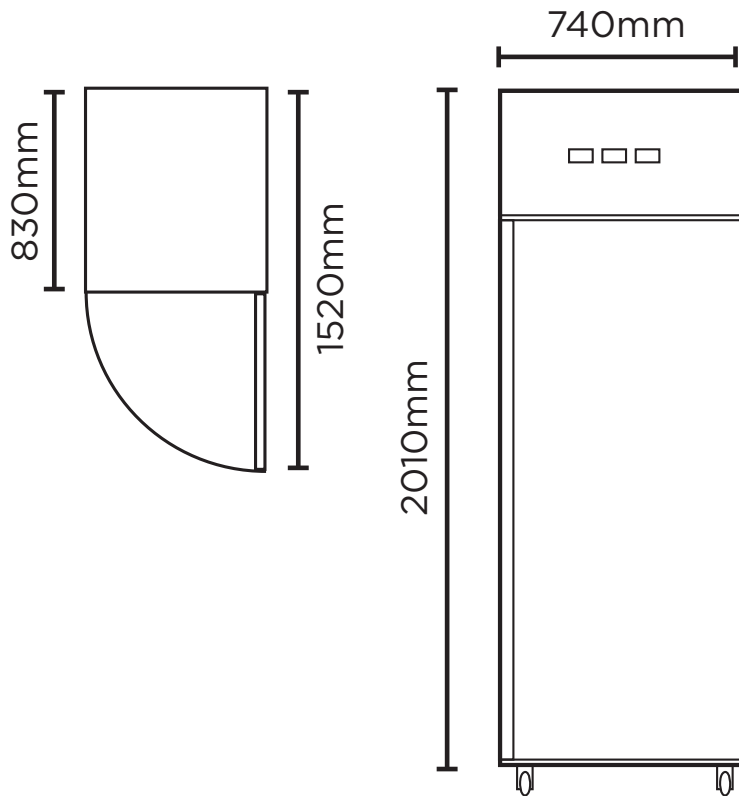

UC0650SD-NR | Gastronom Stainless Steel 650L Storage Chiller

Vertical Displays & Storage

UC0650SD-NR | Gastronom Stainless Steel 650L Storage Chiller

Vertical Displays & Storage

SPECIFICATIONS

Part Number	3735161-NR	Door Swing Dimension	830mm
Capacity	650L	Total Depth of door open	1520mm
Temperature Range	+1 to +5°C	Door Shape	Flat
Max. Ambient Temp.	38°C	Self-Closing Door	Yes
Energy Consumption	2.55kWh/24h	Door Lock	Yes
Current	3.0A	No. of Doors	1
Gross Weight	143kg	Temp. Controller	Digital
Packaged Dimensions	769 x 855 x 2062 mm	Castors	Yes
Air-Circulation	Fan Forced	No. of Shelves Incl. Base Per Door	6
Drainage Points	No Drainage Required	Shelves Dimensions	530(w) x 650(d) mm
Refrigerant	R290	Colour	Stainless Steel
Plug Supplied	Yes, 1 x 10A	Warranty	2 Years, Parts & Labour
Plug Location	Top Left	Warranty Service	Bromic Extra Care
Display Light Box	No		
Internal Light	LED		
Door Type	Solid		

DIMENSIONS

External (mm)	
Width	740
Depth	830
Height	2010
Internal (mm)	
Width	624
Depth	685
Height	1390

BROMIC PTY Ltd reserve the right to alter specifications without notice.