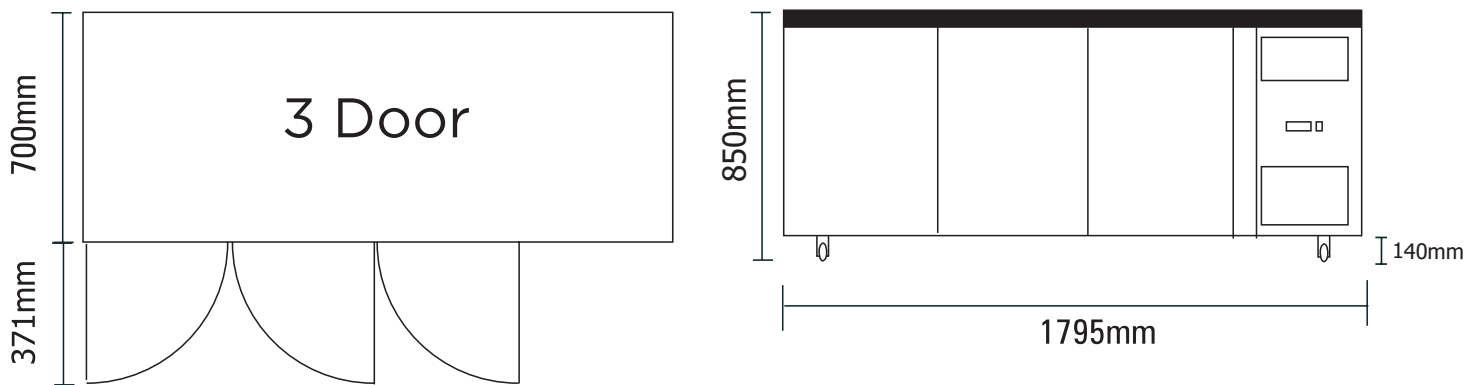

UBC1795SD-NR | Underbench Storage Chiller 417L LED

Bar Chillers & Freezers

UBC1759SD-NR

**UNDERBENCH
STORAGE CHILLER
417L LED**

UBC1795SD-NR | Underbench Storage Chiller 417L LED

Bar Chillers & Freezers

SPECIFICATIONS

Part Number	3735206-NR	Door Swing Dimension	371mm
Capacity	417L	Total Depth of Door Open	1071mm
Temperature Range	1°C to 5°C	Door Shape	Hinged
Max Ambient Temp.	38°C	Self-Closing Door	Yes
Energy Consumption	3.341kwh/24h	Door Lock	No
Current	2A	No. of Doors	3
Gross Weight	152kg	Temp. Controller	Digital
Packaged Dimensions	1825 x 730 x 910 mm	Castors	Yes, Legs available
Refrigerant	R600a	No. of Shelves inc. Base	3x3
Plug Supplied	Yes, 1 x 10A, 2.5m cord length	Shelves Dimensions	333(w) x 530(d) mm
Plug Location	Bottom Right	Narrow-Gauge Shelving	Yes
Main Light	N/A	Colour	Stainless Steel
Door Type	Solid, Stainless Steel	Warranty	2 Years, Parts & Labour
		Warranty Service	Bromic Extra Care

DIMENSIONS

External (mm)	
Width	1795
Depth	700
Height	850
Internal (mm)	
Width	1337
Depth	530
Height	589

All information is correct at the time of publication. BROMIC PTY Ltd reserve the right to alter specifications without notice.