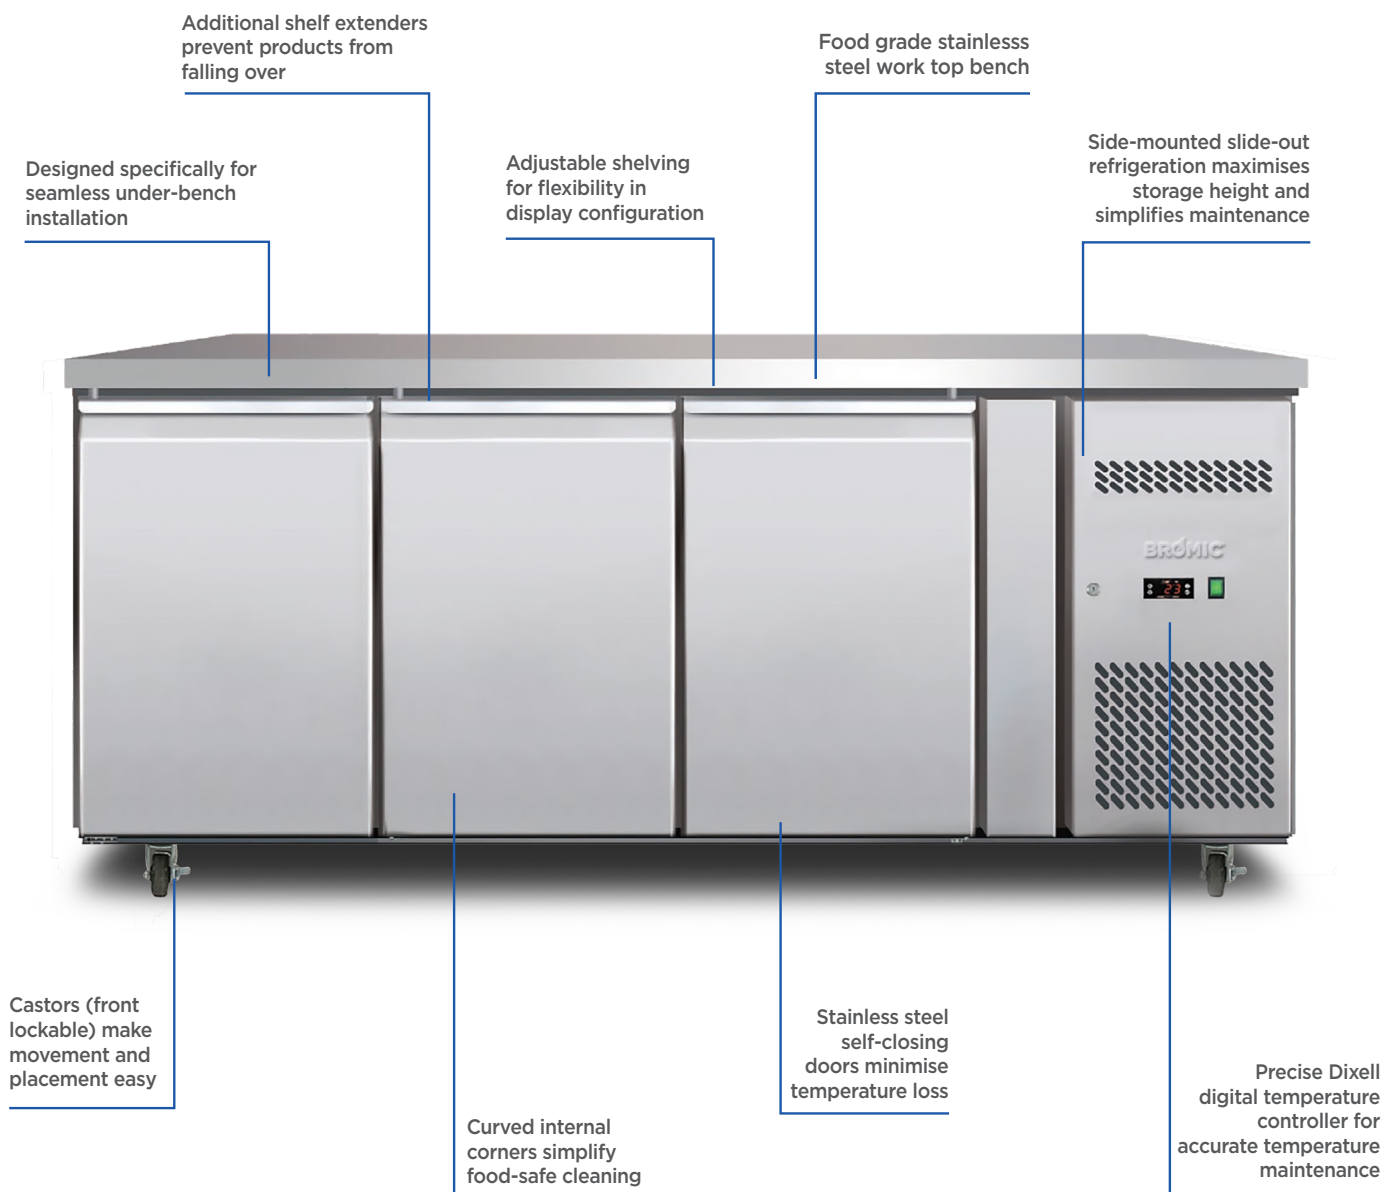

UBC1795SD-NR | Underbench Storage Chiller 417L LED

Bar Chillers & Freezers

UBC1759SD-NR

**UNDERBENCH
STORAGE CHILLER
417L LED**

UBC1795SD-NR | Underbench Storage Chiller 417L LED

Bar Chillers & Freezers

SPECIFICATIONS

Part Number	3735206-NR	Door Swing Dimension	371mm
Capacity	417L	Total Depth of Door Open	1071mm
Temperature Range	1°C to 5°C	Door Shape	Hinged
Max Ambient Temp.	38°C	Self-Closing Door	Yes
Energy Consumption	3.341kwh/24h	Door Lock	No
Current	2A	No. of Doors	3
Gross Weight	152kg	Temp. Controller	Digital
Packaged Dimensions	1825 x 730 x 910 mm	Castors	Yes, Legs available
Refrigerant	R600a	No. of Shelves inc. Base	3x3
Plug Supplied	Yes, 1 x 10A, 2.5m cord length	Shelves Dimensions	333(w) x 530(d) mm
Plug Location	Bottom Right	Narrow-Gauge Shelving	Yes
Main Light	N/A	Colour	Stainless Steel
Door Type	Solid, Stainless Steel	Warranty	2 Years, Parts & Labour
		Warranty Service	Bromic Extra Care

DIMENSIONS

External (mm)	
Width	1795
Depth	700
Height	850
Internal (mm)	
Width	1337
Depth	530
Height	589

All information is correct at the time of publication. BROMIC PTY Ltd reserve the right to alter specifications without notice.