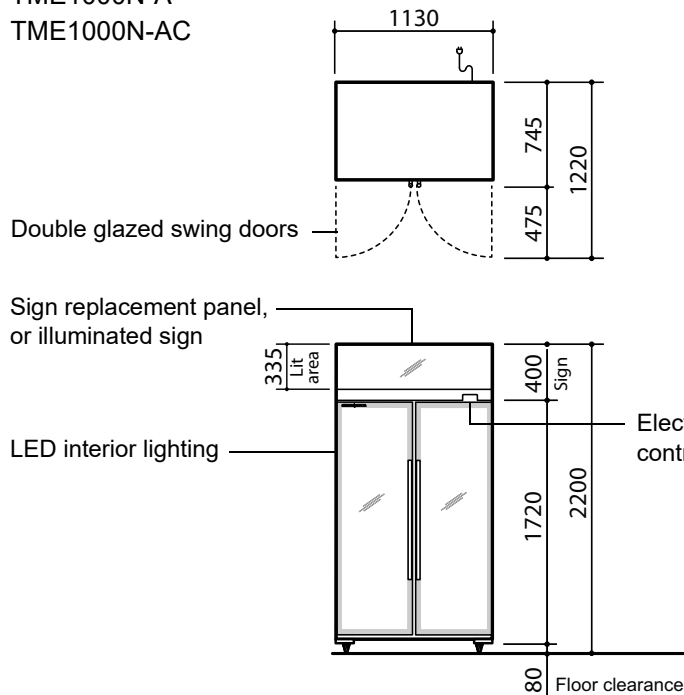

#### CABINET DIMENSIONS

	External	Internal
Height:	2200mm	1570mm
Width:	1130mm	1030mm
Depth:	745mm	554mm
Floor area:	0.84m <sup>2</sup> (includes door handle)	

\* Depth 695mm excludes removable door handle and door lock bracket.

### INDIVIDUAL SPECIFICATIONS

Model ID	TME1000N-A	TME1000N-AC
SKOPE ID	SM10GYN	SM10BYN
Sign	Sign replacement panel	400mm high illuminated sign
Sign lighting	n.a.	1 x 12W (1060mm) LED module strip sign light
Shelves	5 x adjustable height wire shelves: 1015mm wide x 470mm deep	10 x adjustable height wire shelves: 500mm wide x 470mm deep