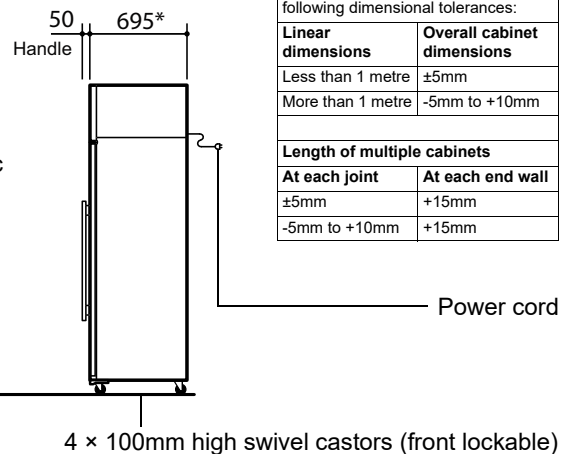

#### CABINET DIMENSIONS

	External	Internal
Height:	2200mm	1570mm
Width:	1130mm	1030mm
Depth:	745mm	554mm
Floor area:	0.84m <sup>2</sup> (includes door handle)	

\* Depth 695mm excludes removable door handle and door lock bracket.

Dimensional tolerances	
Before installing this cabinet allow the following dimensional tolerances:	
Linear dimensions	Overall cabinet dimensions
Less than 1 metre	±5mm
More than 1 metre	-5mm to +10mm
Length of multiple cabinets	
At each joint	At each end wall
±5mm	+15mm
-5mm to +10mm	+15mm

### GENERAL SPECIFICATIONS

Temperature range	1°C to 4°C (adjustable up to 15°C)
Climate class	5 (Tested at 43°C)
Doors	Lockable, self-closing, reversible, double glazed, single Low-E, argon filled, toughened safety glass swing doors (hinged LH, RH)
Internal Volume	980 litres
Interior lighting	2 x 15W (1400mm) LED module strip side lights
Power supply	220-240 Volts a.c. 50 Hz, single phase supply. Supplied with 10 Amp 3-Pin plug
Current draw	3.0 Amps (includes unit 2.6 Amps)
Refrigeration system	Removable ActiveCore top mount refrigeration unit (UTHCNI-0010) (compressor: Wanbao FN90M)
Refrigerant	R290 / 99g
Nominal capacity	740 Watts
Controller	Wellington Drive SCS Connect
Connectivity interface:	Bluetooth
Drainage	No plumbing required
Weight	225 kg