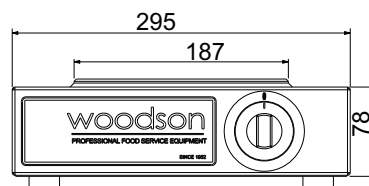

W.BPS/D

WBPS10