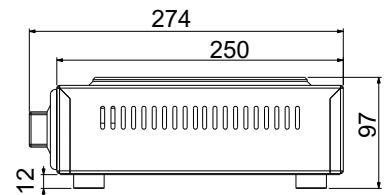

COUNTERTOP SERIES

W.BPS/D boiling plates

APPLICATIONS

- Ideal for use as a portable electric hob

FEATURES & BENEFITS

- Cast iron boiling plate in stainless steel housing
- Six heat settings
- Separate controls for each plate (twin model only)
- Thermostat to rear of unit
- Heat light

W.BPS10 SPECIFICATIONS

Size 1 Plate kW 2.0 Amps 10
W 295 D 275 H 100
Weight 5kg

W.BPD20 SPECIFICATIONS

Size 2 Plates kW 2.0 Amps 10
W 505 D 275 H 100
Weight 6kg

W.BPS/D

WBPD20

We reserve the right to alter specifications of products without notice

Dealer:

For details of
your local
dealer, contact:

QLD
Tel: 07 3440 7600
Fax: 07 3344 1000
fse@stoddart.com.au

NSW
Tel: 02 8832 4399
Fax: 02 8832 4355
sydney@stoddart.com.au

VIC & TAS
Tel: 03 9565 4699
Fax: 03 9565 4655
melbourne@stoddart.com.au

WA
Tel: 08 9414 1343
Fax: 08 9414 1361
perth@stoddart.com.au

SA & NT
Tel: 1300 79 1954
adelaide@stoddart.com.au