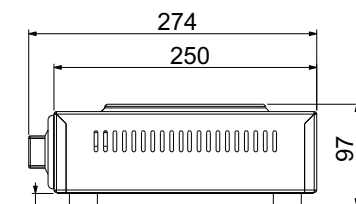

We reserve the right to alter specifications of products without notice

Dealer:

For details of
your local
dealer, contact:

QLD
Tel: 07 3440 7600
Fax: 07 3344 1000
fse@stoddart.com.au

NSW
Tel: 02 8832 4399
Fax: 02 8832 4355
sydney@stoddart.com.au

VIC & TAS
Tel: 03 9565 4699
Fax: 03 9565 4655
melbourne@stoddart.com.au

WA
Tel: 08 9414 1343
Fax: 08 9414 1361
perth@stoddart.com.au

SA & NT
Tel: 1300 79 1954
adelaide@stoddart.com.au