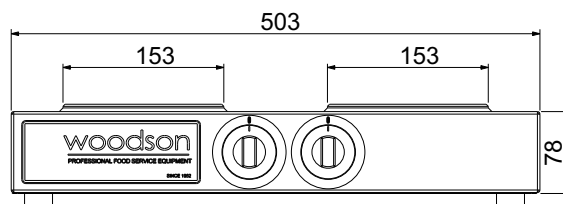

COUNTERTOP SERIES

W.BPS/D boiling plates

APPLICATIONS

- Ideal for use as a portable electric hob

FEATURES & BENEFITS

- Cast iron boiling plate in stainless steel housing
- Six heat settings
- Separate controls for each plate (twin model only)
- Thermostat to rear of unit
- Heat light

W.BPS10 SPECIFICATIONS

Size 1 Plate kW 2.0 Amps 10
W 295 D 275 H 100
Weight 5kg

W.BPD20 SPECIFICATIONS

Size 2 Plates kW 2.0 Amps 10
W 505 D 275 H 100
Weight 6kg

W.BPS/D

WBPD20

We reserve the right to alter specifications of products without notice

Dealer:

For details of
your local
dealer, contact:

QLD
Tel: 07 3440 7600
Fax: 07 3344 1000
fse@stoddart.com.au

NSW
Tel: 02 8832 4399
Fax: 02 8832 4355
sydney@stoddart.com.au

VIC & TAS
Tel: 03 9565 4699
Fax: 03 9565 4655
melbourne@stoddart.com.au

WA
Tel: 08 9414 1343
Fax: 08 9414 1361
perth@stoddart.com.au

SA & NT
Tel: 1300 79 1954
adelaide@stoddart.com.au